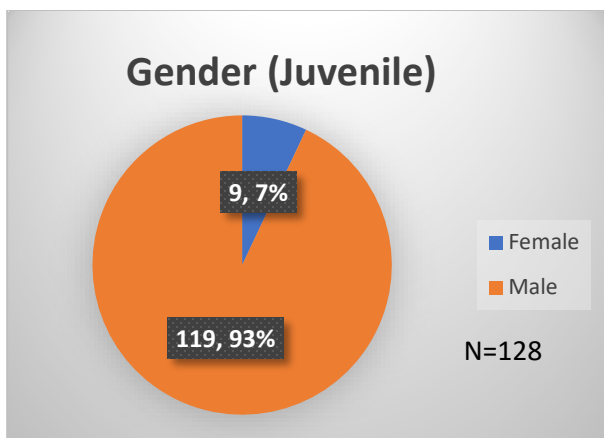

Daily Data Dashboard – March 14, 2023
Demographics for JTDC Population
Tuesday Morning Midnight Count

Total # of probation Involved youth¹: 1,132

¹ Probation Active: Any youth who is pending sentencing with an active social history, has been formally placed on probation or supervision with Cook County Juvenile Probation on the date of the report.

*Age, Gender and Race for Criminal Court population (N=1) is not represented in this report.

Data sources: cFive Supervisor – Probation Population and RMIS – JTDC Population

Daily Data Dashboard – March 14, 2023
Demographics for JTDC Population
Tuesday Morning Midnight Count