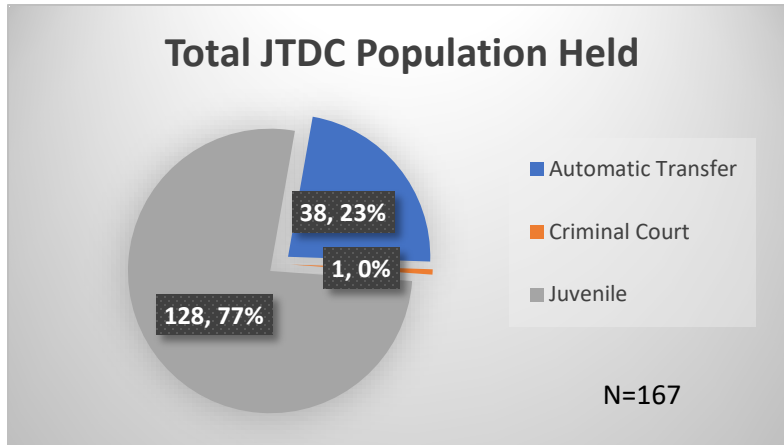

Daily Data Dashboard – March 14, 2023
Demographics for JTDC Population
Tuesday Morning Midnight Count

Total # of probation Involved youth¹: 1,132

¹ Probation Active: Any youth who is pending sentencing with an active social history, has been formally placed on probation or supervision with Cook County Juvenile Probation on the date of the report.

*Age, Gender and Race for Criminal Court population (N=1) is not represented in this report.

Data sources: cFive Supervisor – Probation Population and RMIS – JTDC Population

Daily Data Dashboard – March 14, 2023
Demographics for JTDC Population
Tuesday Morning Midnight Count