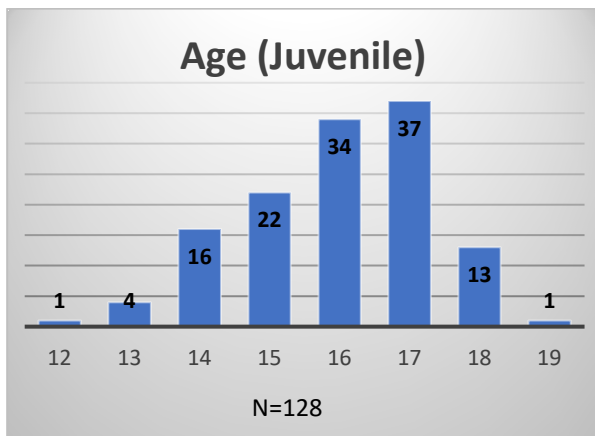

Daily Data Dashboard – March 14, 2023
Demographics for JTDC Population
Tuesday Morning Midnight Count

Total # of probation Involved youth¹: 1,132

¹ Probation Active: Any youth who is pending sentencing with an active social history, has been formally placed on probation or supervision with Cook County Juvenile Probation on the date of the report.

*Age, Gender and Race for Criminal Court population (N=1) is not represented in this report.

Data sources: cFive Supervisor – Probation Population and RMIS – JTDC Population

Daily Data Dashboard – March 14, 2023
Demographics for JTDC Population
Tuesday Morning Midnight Count