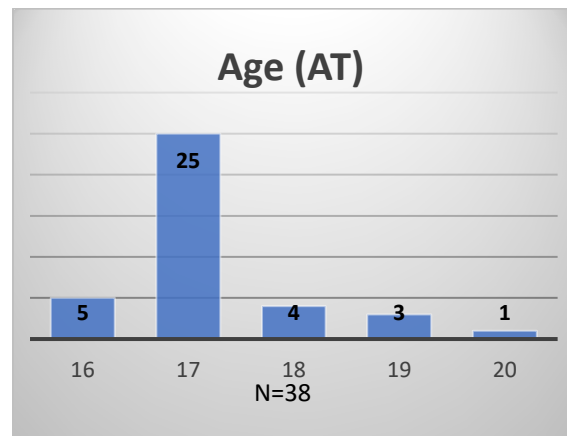

Daily Data Dashboard – March 14, 2023
Demographics for JTDC Population
Tuesday Morning Midnight Count

Total # of probation Involved youth¹: 1,132

¹ Probation Active: Any youth who is pending sentencing with an active social history, has been formally placed on probation or supervision with Cook County Juvenile Probation on the date of the report.

*Age, Gender and Race for Criminal Court population (N=1) is not represented in this report.

Data sources: cFive Supervisor – Probation Population and RMIS – JTDC Population

Daily Data Dashboard – March 14, 2023
Demographics for JTDC Population
Tuesday Morning Midnight Count