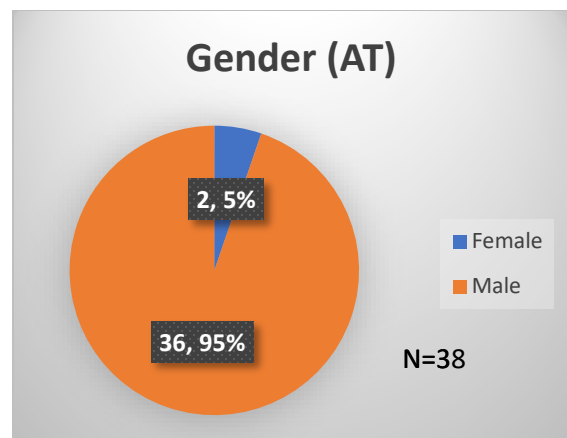

Daily Data Dashboard – March 14, 2023
Demographics for JTDC Population
Tuesday Morning Midnight Count

Total # of probation Involved youth¹: 1,132

¹ Probation Active: Any youth who is pending sentencing with an active social history, has been formally placed on probation or supervision with Cook County Juvenile Probation on the date of the report.

*Age, Gender and Race for Criminal Court population (N=1) is not represented in this report.

Data sources: cFive Supervisor – Probation Population and RMIS – JTDC Population

Daily Data Dashboard – March 14, 2023
Demographics for JTDC Population
Tuesday Morning Midnight Count